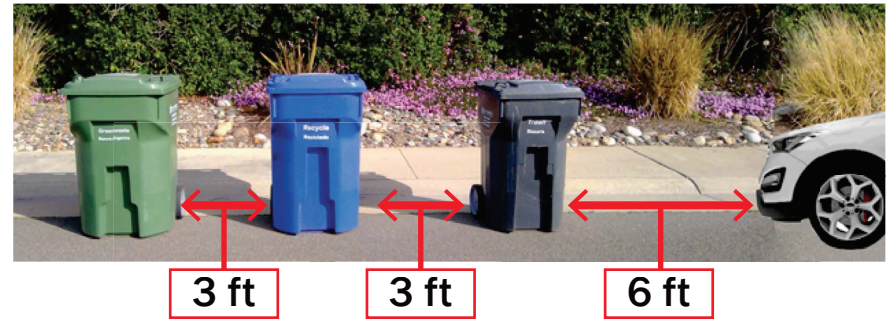

CART SERVICE INFORMATION

- Carts must have 3 feet of clearance on all sides.
- Carts must be 6 feet from vehicles and all other obstacles.
- Place waste carts roadside or just forward of sidewalk.
- All carts must be curbside by 5:00 am.
- All items must fall freely from your carts.